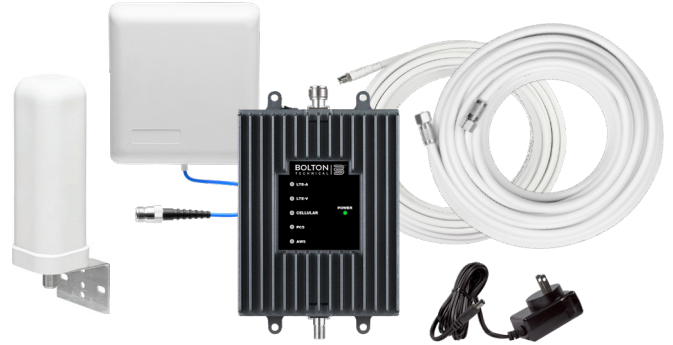

The Bolton Victory

Omni/Panel Cellular Booster

BOLTON | 
 TECHNICAL

BT459600-OP

The Victory increases voice, text, and 4G LTE data for homes and offices.

- Covers up to 4,000 sq. ft.
- Up to +4 dBi Gain outdoor omnidirectional antenna
- Best Kit for strong outside signal
- Better calls, data, and text
- Simple installation
- Works with all North American wireless carriers

BOOSTER STUFF

| | | | | | |
|-------------------------|----------------------|---------|-----------------------|-----------------------|-----------|
| Uplink (MHz): | 698-716 | 776-787 | 824-849 | 1850-1915 | 1710-1755 |
| Downlink (MHz): | 728-746 | 746-757 | 869-894 | 1930-1995 | 2110-2155 |
| Input/Output Impedance: | 75Ω in / 50Ω out | | Power Consumption: | <15W | |
| Maximum Gain: | 72 dB | | Dimensions: | 7.9" x 5" x 1.2" | |
| VSWR: | ≤2.0 | | Weight: | 2 lb 3 oz. | |
| Gain Adjustment: | 20 dB (Automatic) | | AC Power: | Input AC 110V, 60 Hz; | |
| RF Connectors: | F Female (Outside) / | | | Output DC 5-15V | |
| | N Female (Inside) | | Maximum Output Power: | 1 Watt EIRP | |
| | | | Noise Figure: | 8 dB | |

WHAT'S IN THE BOX

| | |
|--------------------------------------------------------------|--------------|
| Bolton Victory Home Booster | BT459600 |
| Outside Omni Antenna "All Rounder" 50 Ohm | BT512372 |
| Inside Panel Antenna "Indoor Board" 50 Ohm - N-Female | BT512501 |
| Power Supply | BT459792 |
| 50 ft RG6 Cable - White Jacket - F-Male to F-Male (Outdoor) | SC-RG6-50 |
| 20 ft BT240 Cable - White Jacket - N-Male to N-Male (Indoor) | SC-004-20-NN |
| Connector: F-Female to N-Male | BT512020 |